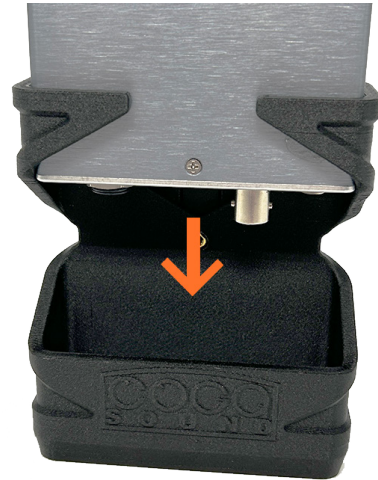

## LARGE & CL WIRELESS SLEEVES

### 1. Slide in wireless

Press the unit down gently.

### 2. For IFB models

Align the SMA connector with the slot on the side.